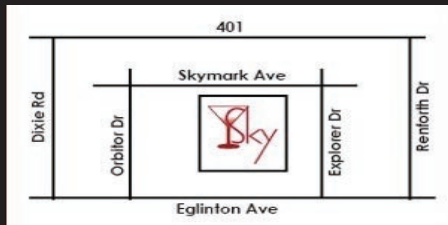

www.skyrestaurantlounge.com

Open for Breakfast Monday to Friday 7am to 11am
Featuring Breakfast, Lunch, and Nightly Specials
Jumbo Award Winning Wings 59c Mon-Fri 3-Close
GTAROX Event & Music Promotion www.GTAROX.COM

Live R&B Blues with Jerome Godboo
Special Guests Sundays 3:30 -8pm weekly
15 x 42in Plasma TV plus 2 large projection screens

For all your sporting needs
Large 40 seat outdoor patio

Open 7 days a week
Teams Welcomed and Pampered !!

Team Incentives Available
Great Diverse Menu and Economically Priced
NTN Trivia Lots of Plasma TVs and Dart boards
available for your entertainment & Dining Pleasure

2680 Skymark Ave
Mississauga, Ontario
905-625-9896

Located In The Corporate Tower near Eglinton Ave & Explorer Dr. (Investment Planning Council Building)